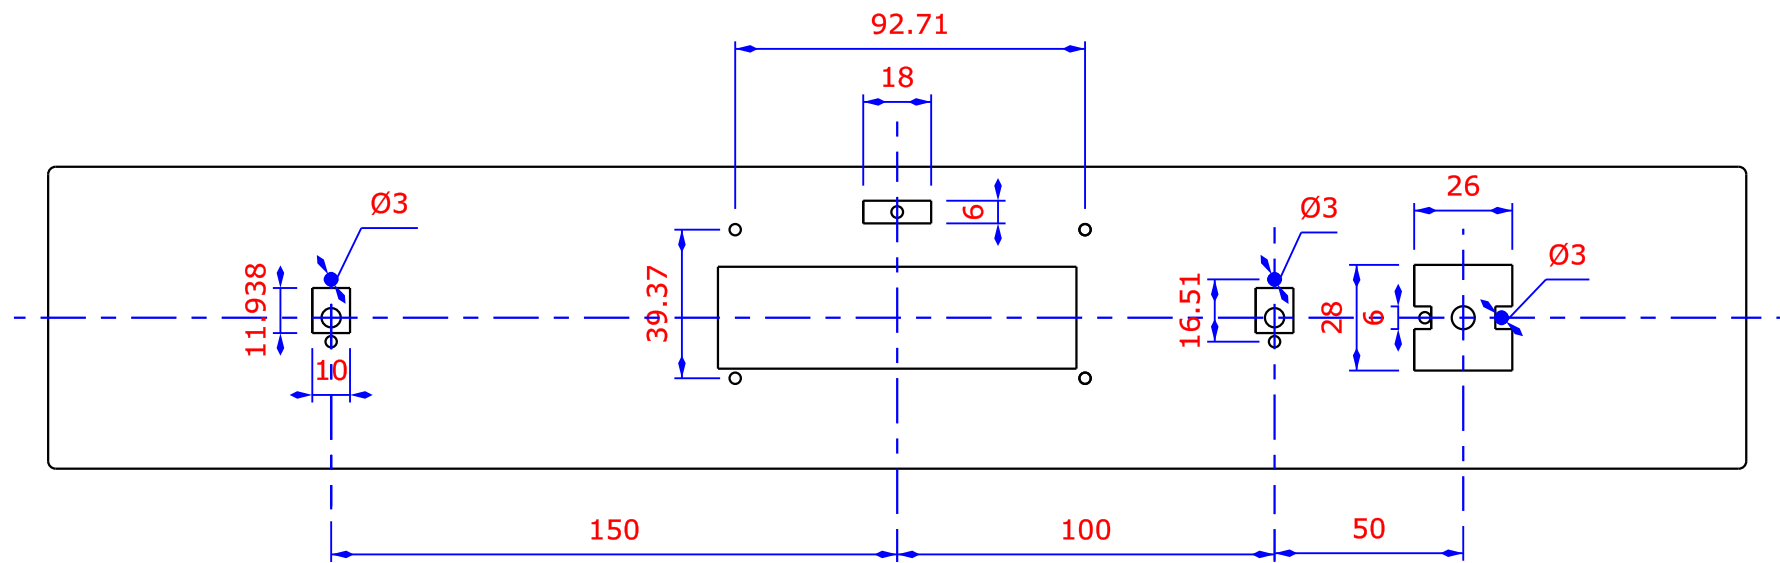

- 1. Power button
- 2. LCD-IR
- 3. Select button
- 4. Encoder
- 5. LED (power)

Created by: <b>JazzCreative</b>	Title: <b>MAYA front panel</b>		
Supplementary information: This drawing and design are the exclusive property of <b>VICOL AUDIO</b> . Shall not be copied or communicated in any form without prior authorization from <b>VICOL AUDIO</b>	Size: <b>A3</b>	Sheet: <b>1 / 1</b>	Scale: <b>0.5</b>
	Part number: <b>FRONT PANEL</b>		
	Drawing number: <b>MA001</b>		
	Date: <b>2015-09-03</b>	Revision: <b>A</b>	