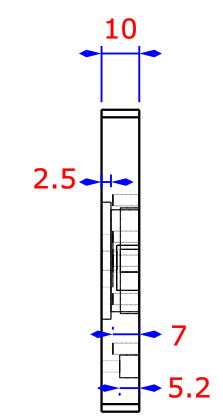

- 1. Power button
- 2. LCD-IR
- 3. Select button
- 4. Encoder
- 5. LED (power)

Created by: <b>JazzCreative</b>	Title: <b>MAYA front panel</b>		
Supplementary information: This drawing and design are the exclusive property of <b>VICOL AUDIO</b> . Shall not be copied or communicated in any form without prior authorization from <b>VICOL AUDIO</b>	Size: <b>A3</b>	Sheet: <b>1 / 1</b>	Scale: <b>0.5</b>
	Part number: <b>FRONT PANEL</b>		
	Drawing number: <b>MA001</b>		
	Date: <b>2015-09-03</b>	Revision: <b>A</b>	